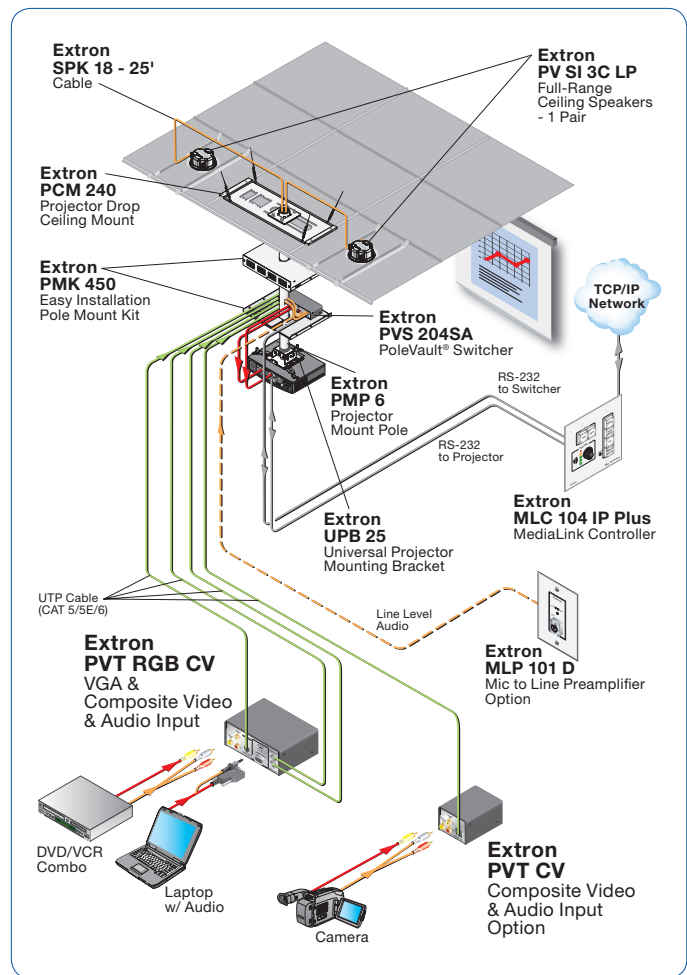

PoleVault System A/V Source Inputs

VGA Computer-Video, Composite Video, and Audio Source Inputs

COMMON FEATURES

- Available exclusively as part of a PoleVault System
- Send video and stereo audio signals to a PVS 204SA switcher over CAT 5, 5e, or 6 UTP cable
- Powered by the PVS 204SA switcher via twisted pair cable
- LED power indicator

DESCRIPTION

PoleVault System A/V Source Input Wallplates are designed to work exclusively with the PVS 204SA Four Input Twisted Pair PoleVault Switcher as part of a PoleVault System. All PVT Series source inputs can be used with any CAT 5, 5e, or 6 twisted pair cable. PoleVault A/V Source Inputs require no local power supply and are powered remotely by the PVS 204SA switcher via the twisted pair cable.

Rack-mountable enclosures: Utilized in applications with space for permanently installing source equipment, such as in equipment closets, inside podiums, or credenzas.

Continued →

PVT Series

PVT CV D

PoleVault Composite Video and Stereo Audio Input - Decora Wallplate

UNIQUE FEATURES

- Input: Three female RCA connectors for composite video and stereo audio
- Output: One female RJ-45 connector
- Mounts in an included Decora®-style wallplate
- One-gang mud ring included